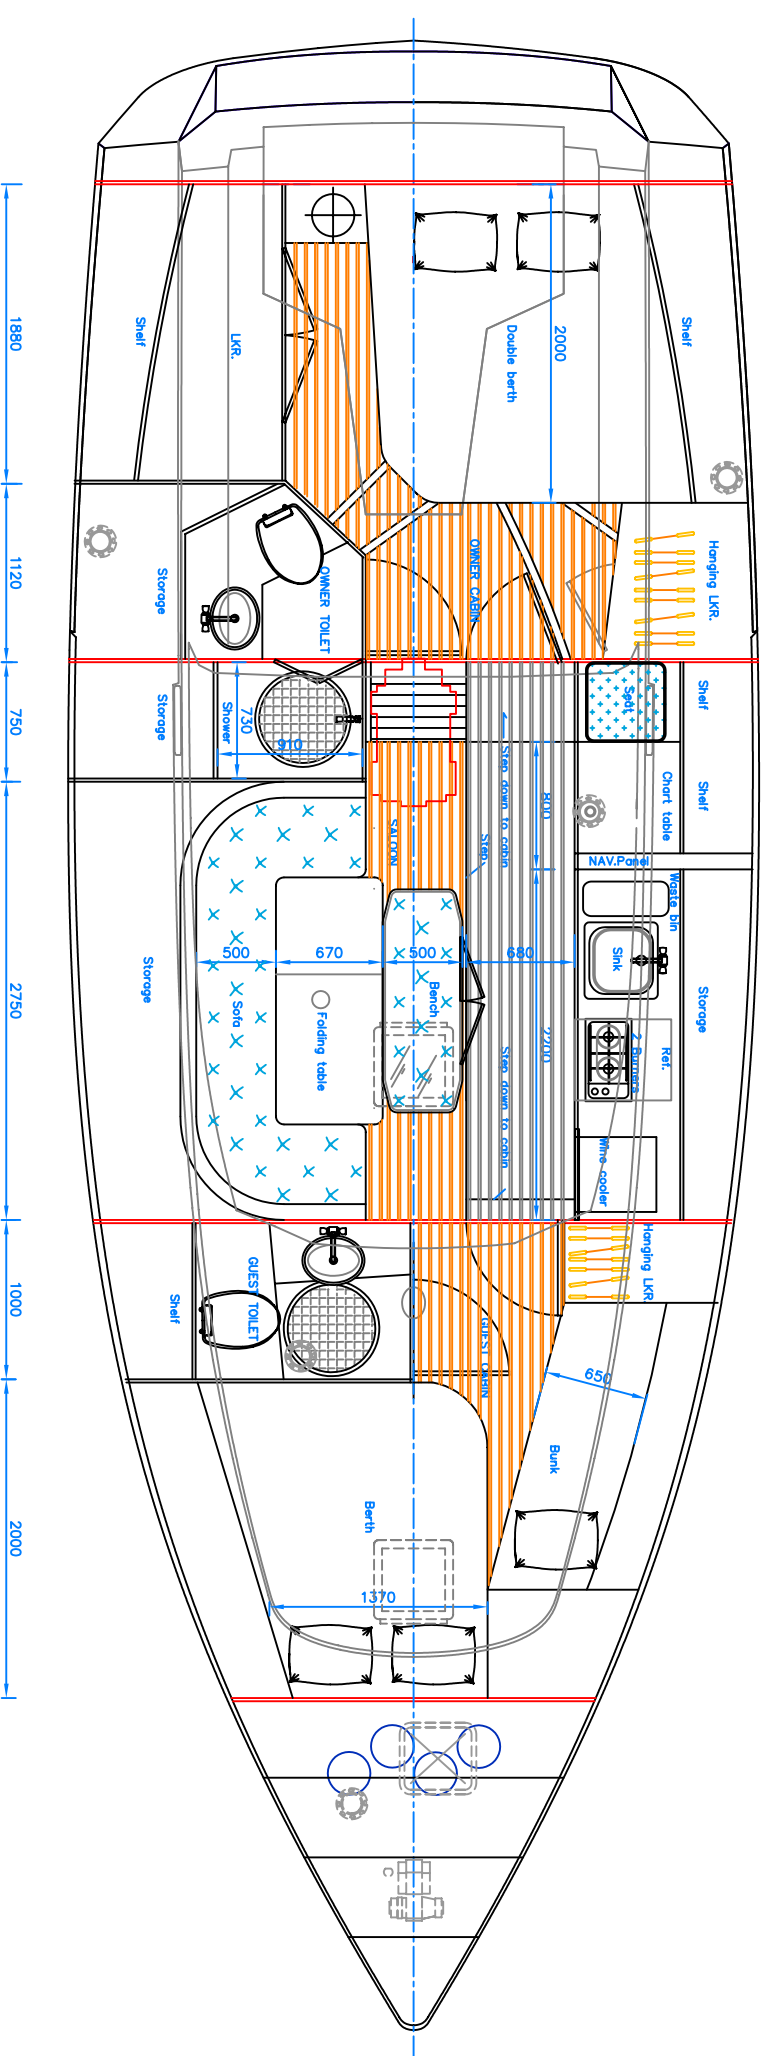

LOWER DECK PLAN

1880 1120 750 2750 1000 2000

Design:	AMD1250
Title:	INTERIOR LAYOUT
Drawing No:	AMD1250.I.L.O.01
Client:	

Date:	06/02/2008	Scale:	1:25
Sheet 01	Sheets 1	Edition:	VI
Designed:	PJ		
Checked:			
Approved:			
Filename:	AMD1250.I.L.O.dwg		